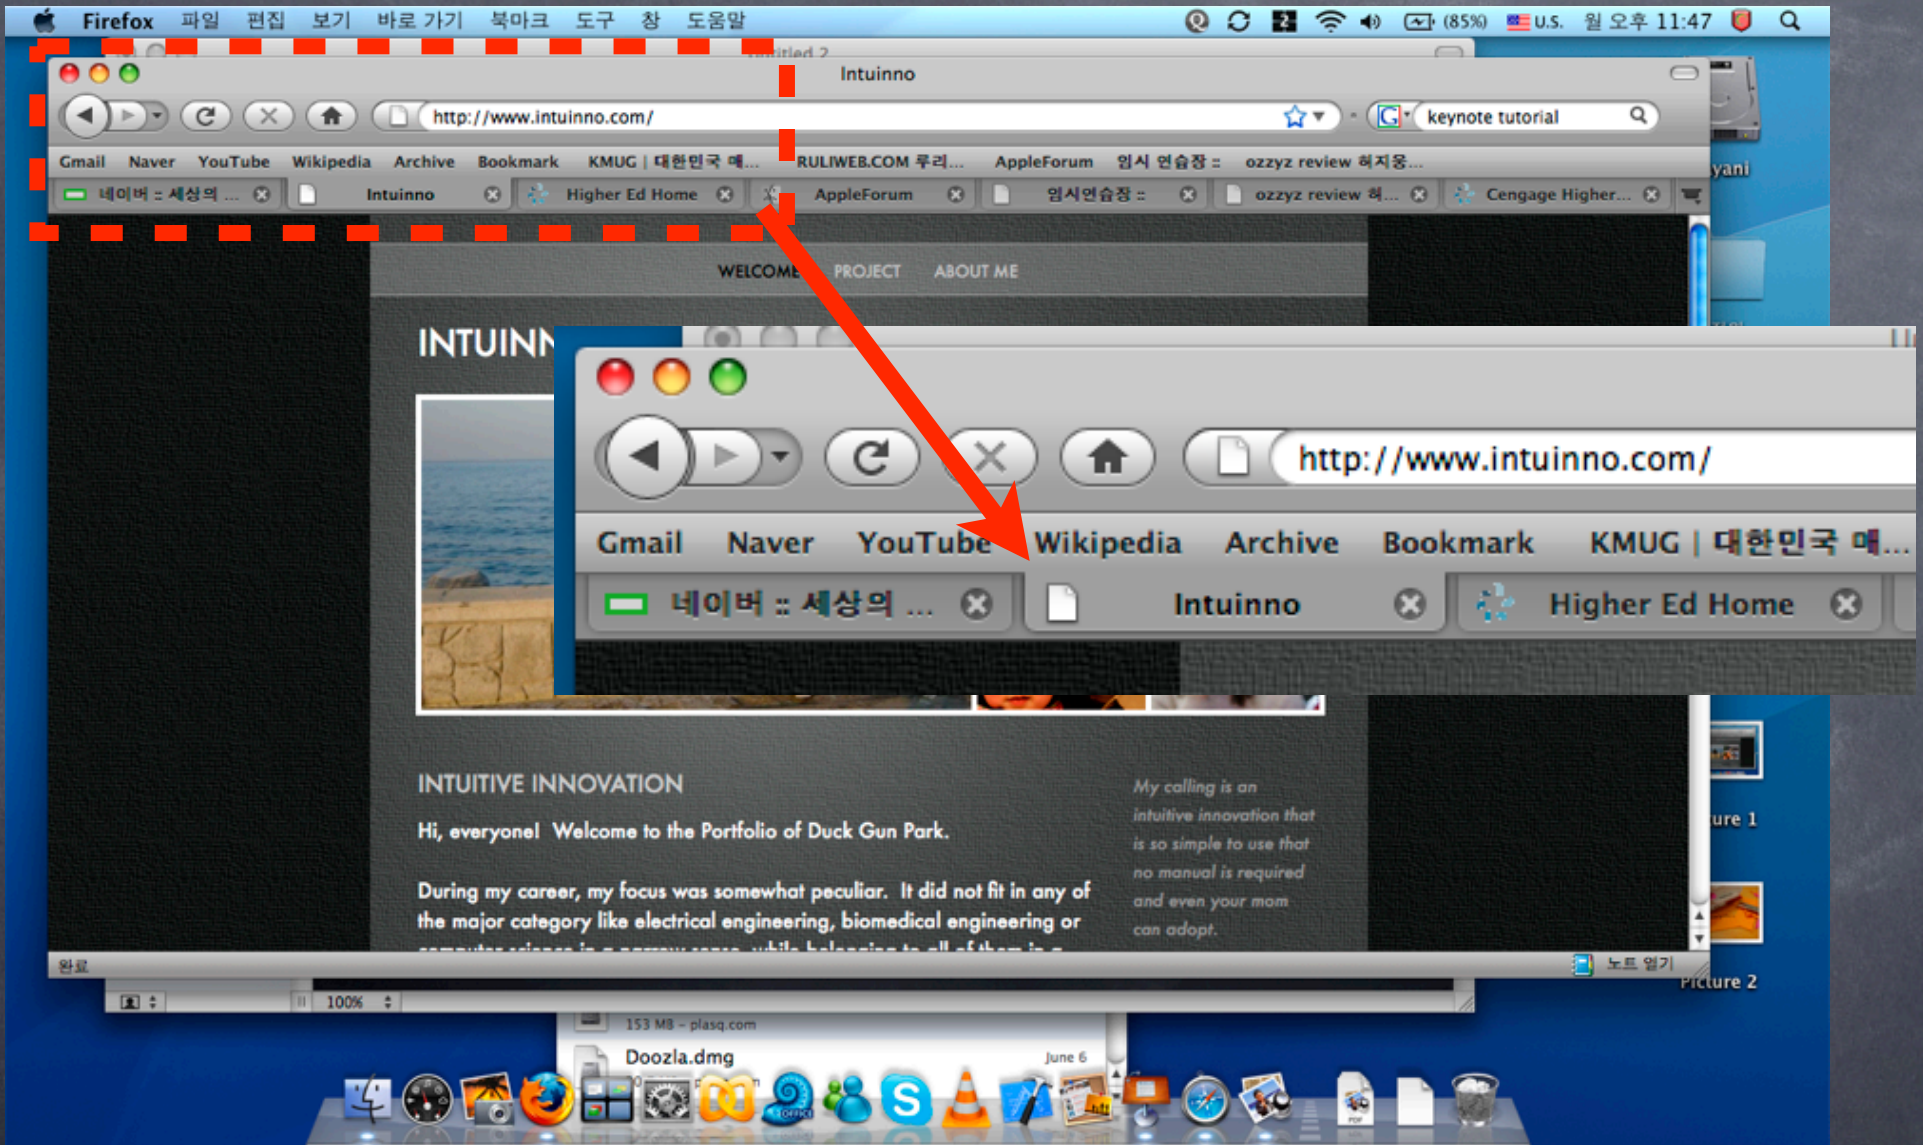

Thinking about Tab

intuinno

duck@intuinno.com

#1) Simple & Obvious one

#2) Color coding

#3) TAP MAP

Current Tab in firefox is connected to the bookmark toolbar not content window.

However as we can see in this real world example, the tab is naturally connected to the content view.