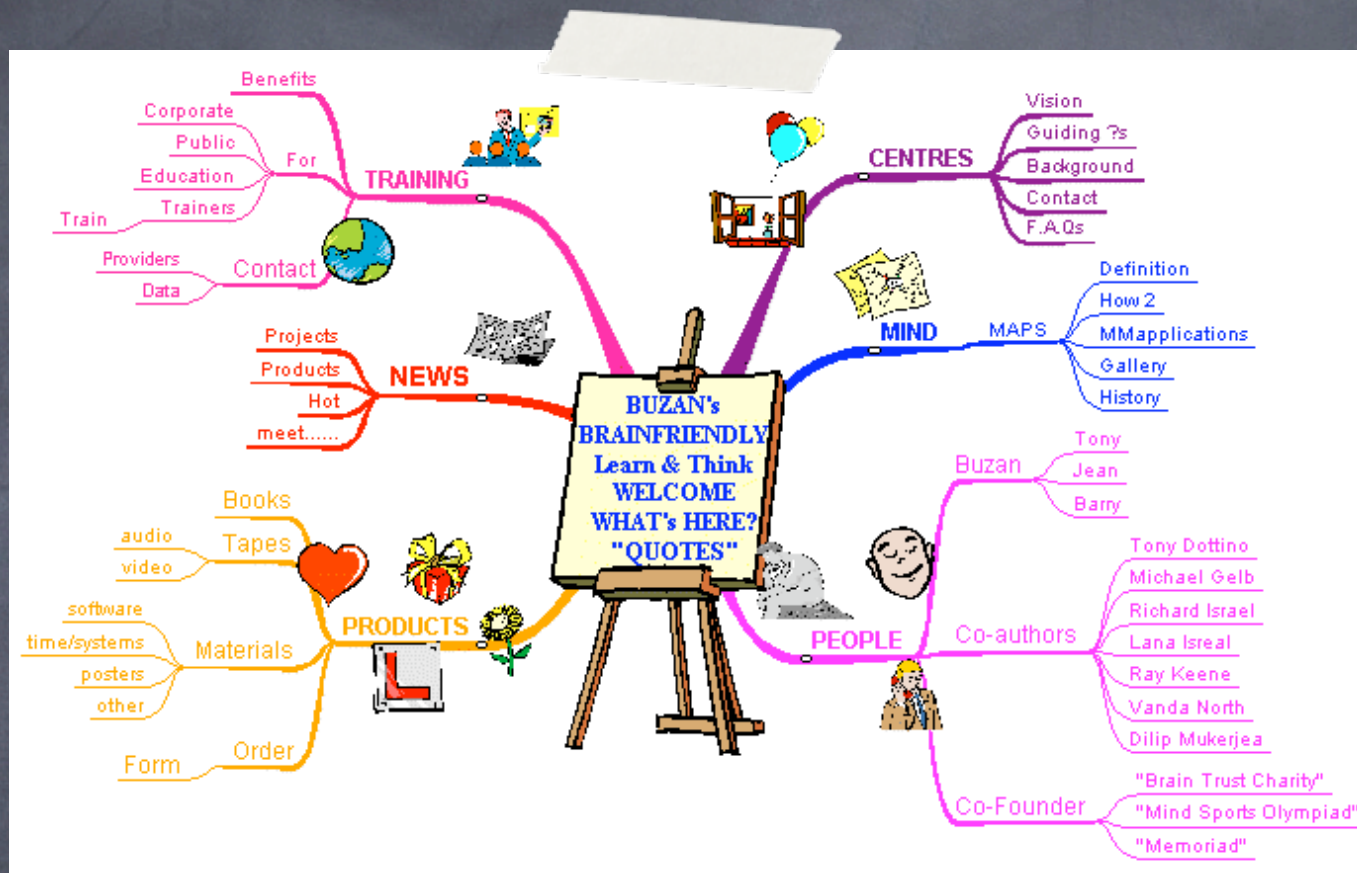

Thinking about Tab

intuinno

duck@intuinno.com

#1) Simple & Obvious one

#2) Color coding

#3) TAP MAP

Current Tab in firefox is connected to the bookmark toolbar not content window.

However as we can see in this real world example, the tab is naturally connected to the content view.

Keep it simple with intuitive innovation!

www.intuinno.com

If you want to discuss more,
duck@intuinno.com

or

Follow 'intuinno' on twitter

This work is submitted for
Mozilla Labs Design Challenge
Summer'09